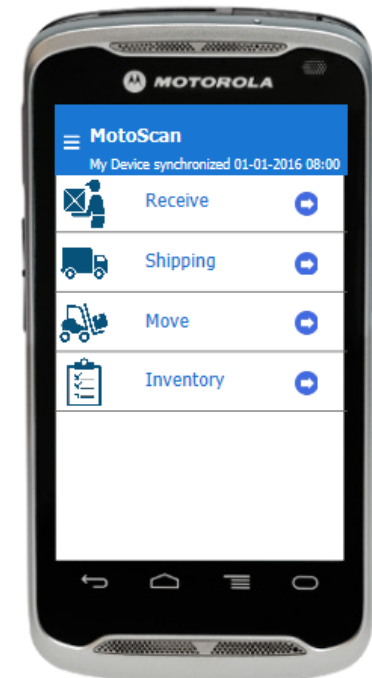

# MotoScan Android

boosting your sales using  
*ready-made* app tool

**We present you the first real Android app**

- Explicitly made for data capture
- Supports integrated scanners\*
- Supports camera scanning
- Easy to deploy
- Easy to change
- Runs on all Android OS from ver. 4.03

\* Zebra/Symbol TC55/75/8000 and MC40/67/92 Android devices and Datalogic DL-Axist

Getting more out of good hardware

# MotoScan Android selling points

- **Localize it** with your own language – easy change
- **Ready out-of-the-box** – preconfigured with 4 common scenarios
- **Price / performance** – low priced allowing everyone to buy
- **White label app** – brand it yourself
- **Wireless data sync** – auto datasync FTP or Dropbox
- **Lookup database** enabled for price checking
- **Licensed forever** – no recurring fees
- **Easy** - Anyone can use it !
- **No programming needed** - Anyone can learn to adapt it !