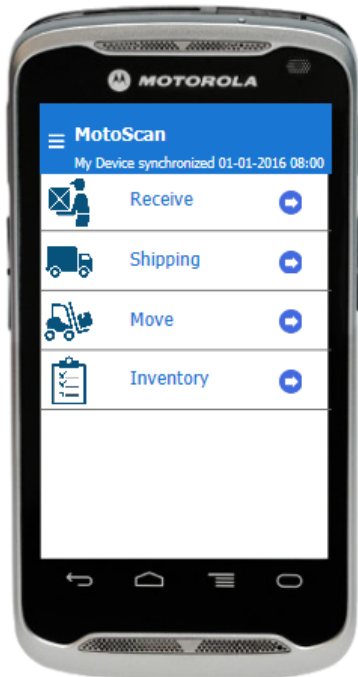

# MotoScan Android

boosting your sales using  
*ready-made* app tool

**We present you the first real Android app**

- Explicitly made for data capture
- Supports integrated scanners\*
- Supports camera scanning
- Easy to deploy
- Easy to change
- Runs on all Android OS from ver. 4.03

\* Zebra/Symbol TC55/75/8000 and MC40/67/92 Android devices and Datalogic DL-Axist

Getting more out of good hardware