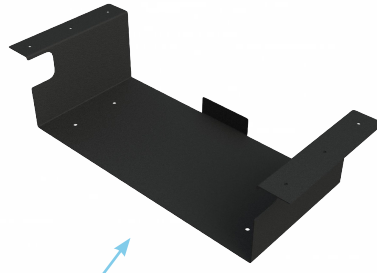

MICRO Cash Drawer

A COMPACT, SHORT OPENING CASH DRAWER

The MICRO, which accepts the majority of European currencies, is a uniquely designed drawer that has the same footprint as a Flip Lid but with all the functions of a front opening cash drawer.

Compact

Ideal for use in situations where space is limited, the MICRO features a short opening of just 173 mm.

Durable

Featuring a robust steel construction & steel ball bearing runners for a prolonged operational life, the hard wearing MICRO drawer is the preferred choice for leading retailers worldwide.

High Capacity

The removable high volume insert can accommodate 4 notes and 8 coins, with additional media storage underneath the coin cups.

Versatile

The MICRO insert is compatible with the 460 Flip Lid cash drawer, providing an easy and practical solution for retailers operating both Flip Lid and Slide Out cash drawers.

INSTALL IT. FORGET IT.

20266 insert

Under counter mounting bracket

Lockable lid for insert

MICRO Specifications:

Size:	(W x D x H, with feet) 453 x 224 x 130 mm 17.9 x 5.1 x 8.8 x inches	Insert:	4 note, 8 coin removable ABS insert
Construction:	Robust steel construction	Media:	1 media posting slot
Cycle life:	Tested to last beyond one million cycles	Currencies:	Accepts the majority of European currencies (Euro, Sterling and many others) USD\$ is not supported
Warranty:	One year warranty*	Lock options:	3 function lock: Electronic open, manual open, deadlocked
Colour:	Black or white, powder coated with a fine, textured finish	Key options:	3 position, 75 series random lock (200 combinations) with 2 keys
Interface:	RJ11/12 Epson interface 24V with 3M adaptor cable Drawer status microswitch	Accessories:	Lockable lid for insert Under counter mounting bracket
Fixing:	Bolt down facility in base	Regulatory compliance:	This cash drawer carries the CE and WEEE logos