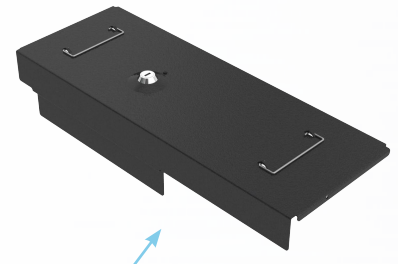

MICRO Cash Drawer

A COMPACT, SHORT OPENING CASH DRAWER

The MICRO, which accepts the majority of European currencies, is a uniquely designed drawer that has the same footprint as a Flip Lid but with all the functions of a front opening cash drawer.

Compact

Ideal for use in situations where space is limited, the MICRO features a short opening of just 173 mm.

Durable

Featuring a robust steel construction & steel ball bearing runners for a prolonged operational life, the hard wearing MICRO drawer is the preferred choice for leading retailers worldwide.

High Capacity

The removable high volume insert can accommodate 4 notes and 8 coins, with additional media storage underneath the coin cups.

Versatile

The MICRO insert is compatible with the 460 Flip Lid cash drawer, providing an easy and practical solution for retailers operating both Flip Lid and Slide Out cash drawers.

INSTALL IT. FORGET IT.

20266 insert

Under counter mounting bracket

Lockable lid for insert

MICRO Specifications:

Size:	(W x D x H, with feet) 453 x 224 x 130 mm 17.9 x 5.1 x 8.8 x inches	Insert:	4 note, 8 coin removable ABS insert
Construction:	Robust steel construction	Media:	1 media posting slot
Cycle life:	Tested to last beyond one million cycles	Currencies:	Accepts the majority of European currencies (Euro, Sterling and many others) USD\$ is not supported
Warranty:	One year warranty*	Lock options:	3 function lock: Electronic open, manual open, deadlocked
Colour:	Black or white, powder coated with a fine, textured finish	Key options:	3 position, 75 series random lock (200 combinations) with 2 keys
Interface:	RJ11/12 Epson interface 24V with 3M adaptor cable Drawer status microswitch	Accessories:	Lockable lid for insert Under counter mounting bracket
Fixing:	Bolt down facility in base	Regulatory compliance:	This cash drawer carries the CE and WEEE logos