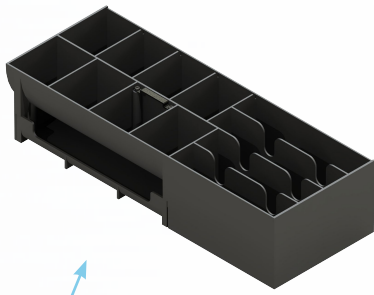

MICRO Cash Drawer

A COMPACT, SHORT OPENING CASH DRAWER

The MICRO, which accepts the majority of European currencies, is a uniquely designed drawer that has the same footprint as a Flip Lid but with all the functions of a front opening cash drawer.

Compact

Ideal for use in situations where space is limited, the MICRO features a short opening of just 173 mm.

Durable

Featuring a robust steel construction & steel ball bearing runners for a prolonged operational life, the hard wearing MICRO drawer is the preferred choice for leading retailers worldwide.

High Capacity

The removable high volume insert can accommodate 4 notes and 8 coins, with additional media storage underneath the coin cups.

Versatile

The MICRO insert is compatible with the 460 Flip Lid cash drawer, providing an easy and practical solution for retailers operating both Flip Lid and Slide Out cash drawers.

INSTALL IT. FORGET IT.

20266 insert

Under counter mounting bracket

Lockable lid for insert

MICRO Specifications:

Size:	(W x D x H, with feet) 453 x 224 x 130 mm 17.9 x 5.1 x 8.8 x inches	Insert:	4 note, 8 coin removable ABS insert
Construction:	Robust steel construction	Media:	1 media posting slot
Cycle life:	Tested to last beyond one million cycles	Currencies:	Accepts the majority of European currencies (Euro, Sterling and many others) USD\$ is not supported
Warranty:	One year warranty*	Lock options:	3 function lock: Electronic open, manual open, deadlocked
Colour:	Black or white, powder coated with a fine, textured finish	Key options:	3 position, 75 series random lock (200 combinations) with 2 keys
Interface:	RJ11/12 Epson interface 24V with 3M adaptor cable Drawer status microswitch	Accessories:	Lockable lid for insert Under counter mounting bracket
Fixing:	Bolt down facility in base	Regulatory compliance:	This cash drawer carries the CE and WEEE logos