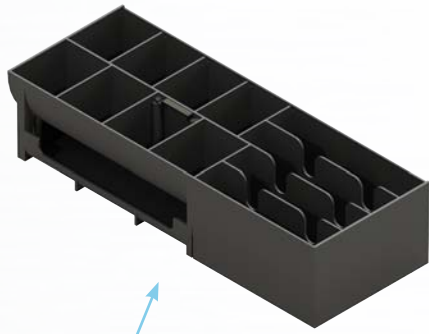

20266 insert