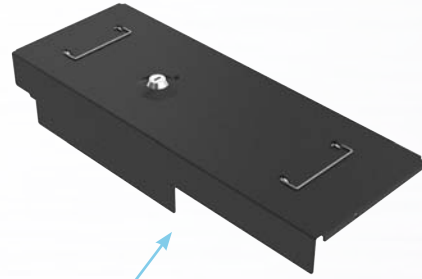

### High Capacity

The removable high volume insert can accommodate 8 coin and 4 notes with additional storage underneath the coin compartments for the busiest retail environments.

### Durable

Featuring a robust steel construction & steel ball bearing runners for a prolonged operational life, the hard wearing 460MOD03 Flip Lid drawer is the preferred choice for leading retailers worldwide.

### Secure

The lockable lid ensures safe transportation of the insert to the back office.

20266 insert

Lockable lid for insert

## 460MOD03 Flip Lid Specifications:

<b>Size:</b>	(W x D x H, with feet) 460 x 170 x 100 mm 18.1 x 6.7 x 3.9 x inches	<b>Insert:</b>	4 note, 8 coin removable ABS insert
<b>Construction:</b>	Robust steel construction	<b>Media:</b>	1 media posting slot
<b>Cycle life:</b>	Tested to last beyond one million cycles	<b>Currencies:</b>	Accepts the majority of European currencies (Euro, Sterling and many others) USD\$ is not supported
<b>Warranty</b>	One year warranty*	<b>Lock options:</b>	2 function lock: Electronic open and manual open
<b>Colour:</b>	Black or white, powder coated with a fine, textured finish and stainless steel lid	<b>Key options:</b>	2 position, 800 series random lock (100 combinations) with 2 keys
<b>Interface:</b>	RJ11/12 Epson interface 24V with 3M adaptor cable Drawer status microswitch	<b>Accessories:</b>	Lockable lid for insert
<b>Fixing:</b>	Bolt down facility in base	<b>Regulatory compliance:</b>	This cash drawer carries the CE and WEEE logos