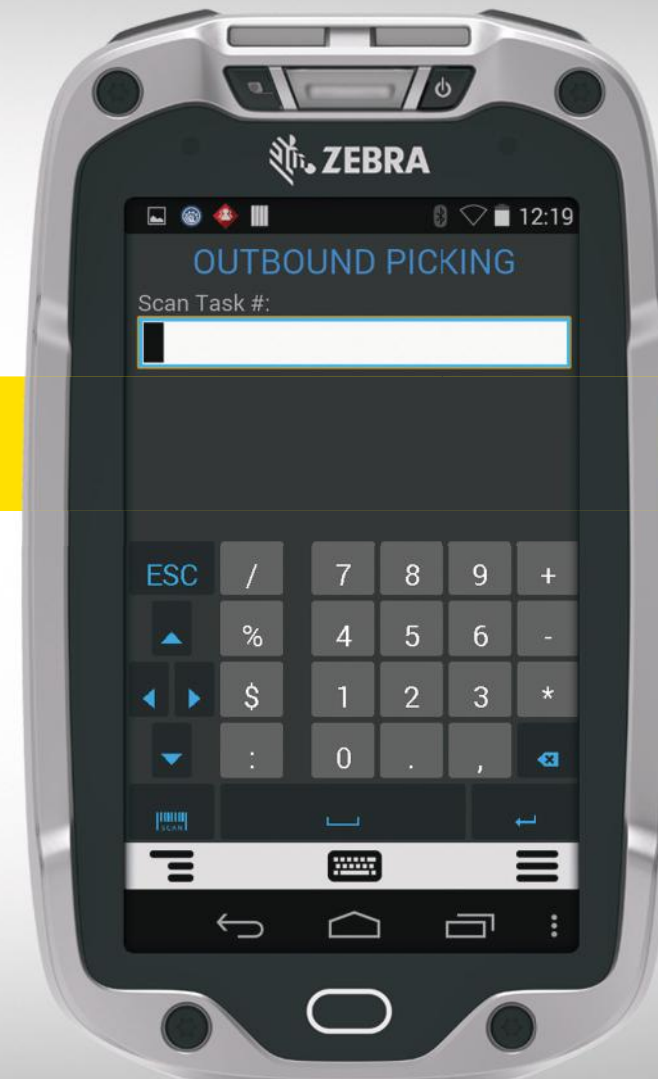

This innovative redesign also makes hands-free proximity scanning easy, and uses Simulscan software to accurately capture multiple barcodes, entire forms and labels, text fields, checkboxes, signatures and more with a single scan.

ERGONOMIC BODY

MADE FOR WORK. NOT A WORKOUT.

Developed to help reduce muscle fatigue, the TC8000 is 33% lighter than traditional mobile computers.

And thanks to the perfectly balanced center of gravity, it requires 15% less muscle effort to use. With that kind of ergonomic stability and reduced weight, your workforce can shift their focus from the device they're holding back to the task at hand.

**BALANCING THAT
IS NOT AN ACT.**

By placing the center of mass in your hand instead of above it, our engineers made the TC8000 easier to use and handle.

ALL TOUCH DISPLAY

TYPE FASTER THAN A TEENAGER WITH FRESH GOSSIP.

Anyone who's used a smartphone already knows how to use the TC8000's customizable virtual keyboard.

With industry-leading touchscreen technology, workers can touch, type, and interact using their finger, a stylus, or even gloved fingers. Plus, All-Touch Terminal Emulation transforms your legacy green-screen interface into an intuitive all-touch interface at the press of a button. It's warehouse innovation at your fingertips.