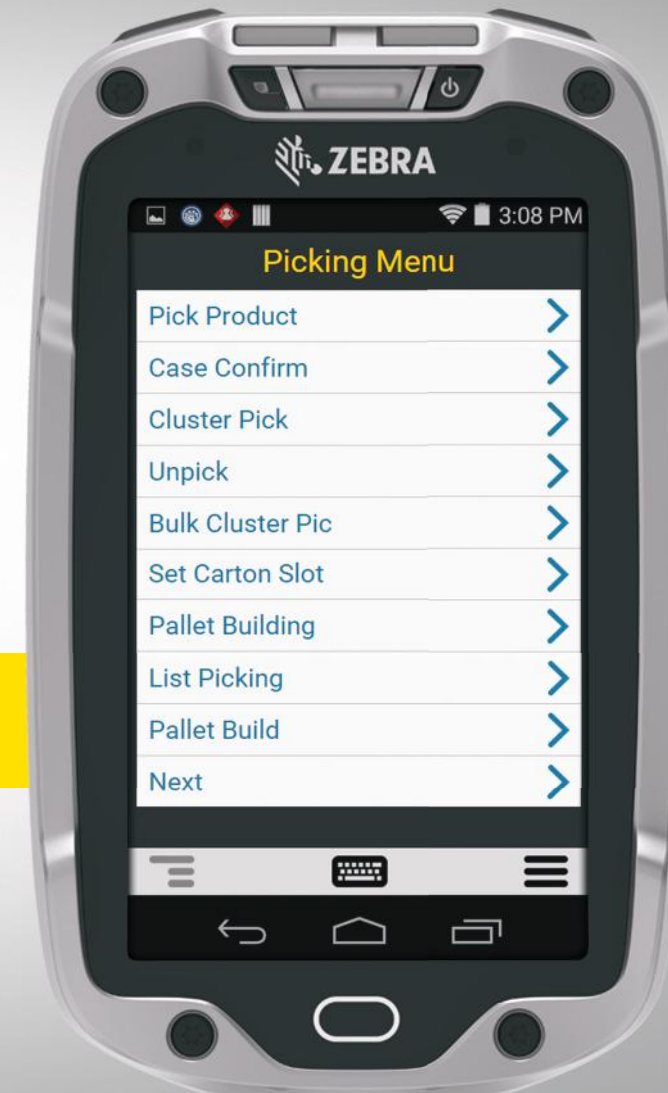

WORKS HARDER. 25/7.

**ARE YOU INTERESTED IN GETTING AN EXTRA
HOUR OF WORK PER EMPLOYEE, PER DAY?**

INTRODUCING THE NEW TC8000 MOBILE COMPUTER

BUY ONE. GET AN HOUR FREE.

With the TC8000, your workers can get an extra hour of work done without adding an extra hour to their shifts. The breakthrough ergonomic design and extensive list of innovative new features increase productivity by 14%*. It's built to fit right in with your current systems, so it's like nothing has changed. And yet, it changes everything.

*14% productivity improvement is realized on average, actual results are dependent upon use case and scan frequency.

NEW SCREEN & SCANNER

SEE MOBILE COMPUTERS FROM A WHOLE NEW ANGLE.

Designed to face the user while scanning, the TC8000's repositioned touchscreen eliminates the need to tilt and verify after each scan, reducing repetitive wrist motion by **55%** and increasing productivity by **14%***

This innovative redesign also makes hands-free proximity scanning easy, and uses Simulscan software to accurately capture multiple barcodes, entire forms and labels, text fields, checkboxes, signatures and more with a single scan.

*14% productivity improvement is realized on average, actual results are dependent upon use case and scan frequency.

SEE THE DIFFERENCE.

With our innovative front-facing touchscreen display, you'll never have to tilt and verify again.